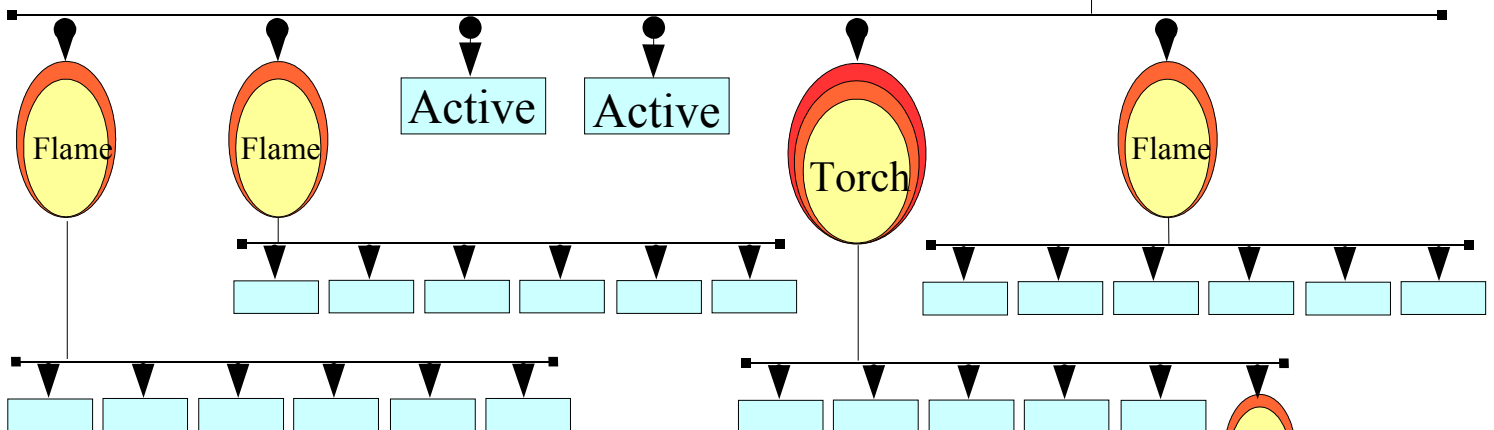

BLAZE

Active Consultant who has at least six Active consultants in downline.
Four downline consultants have reached the FLAME level.
One downline consultant has reached the TORCH level.